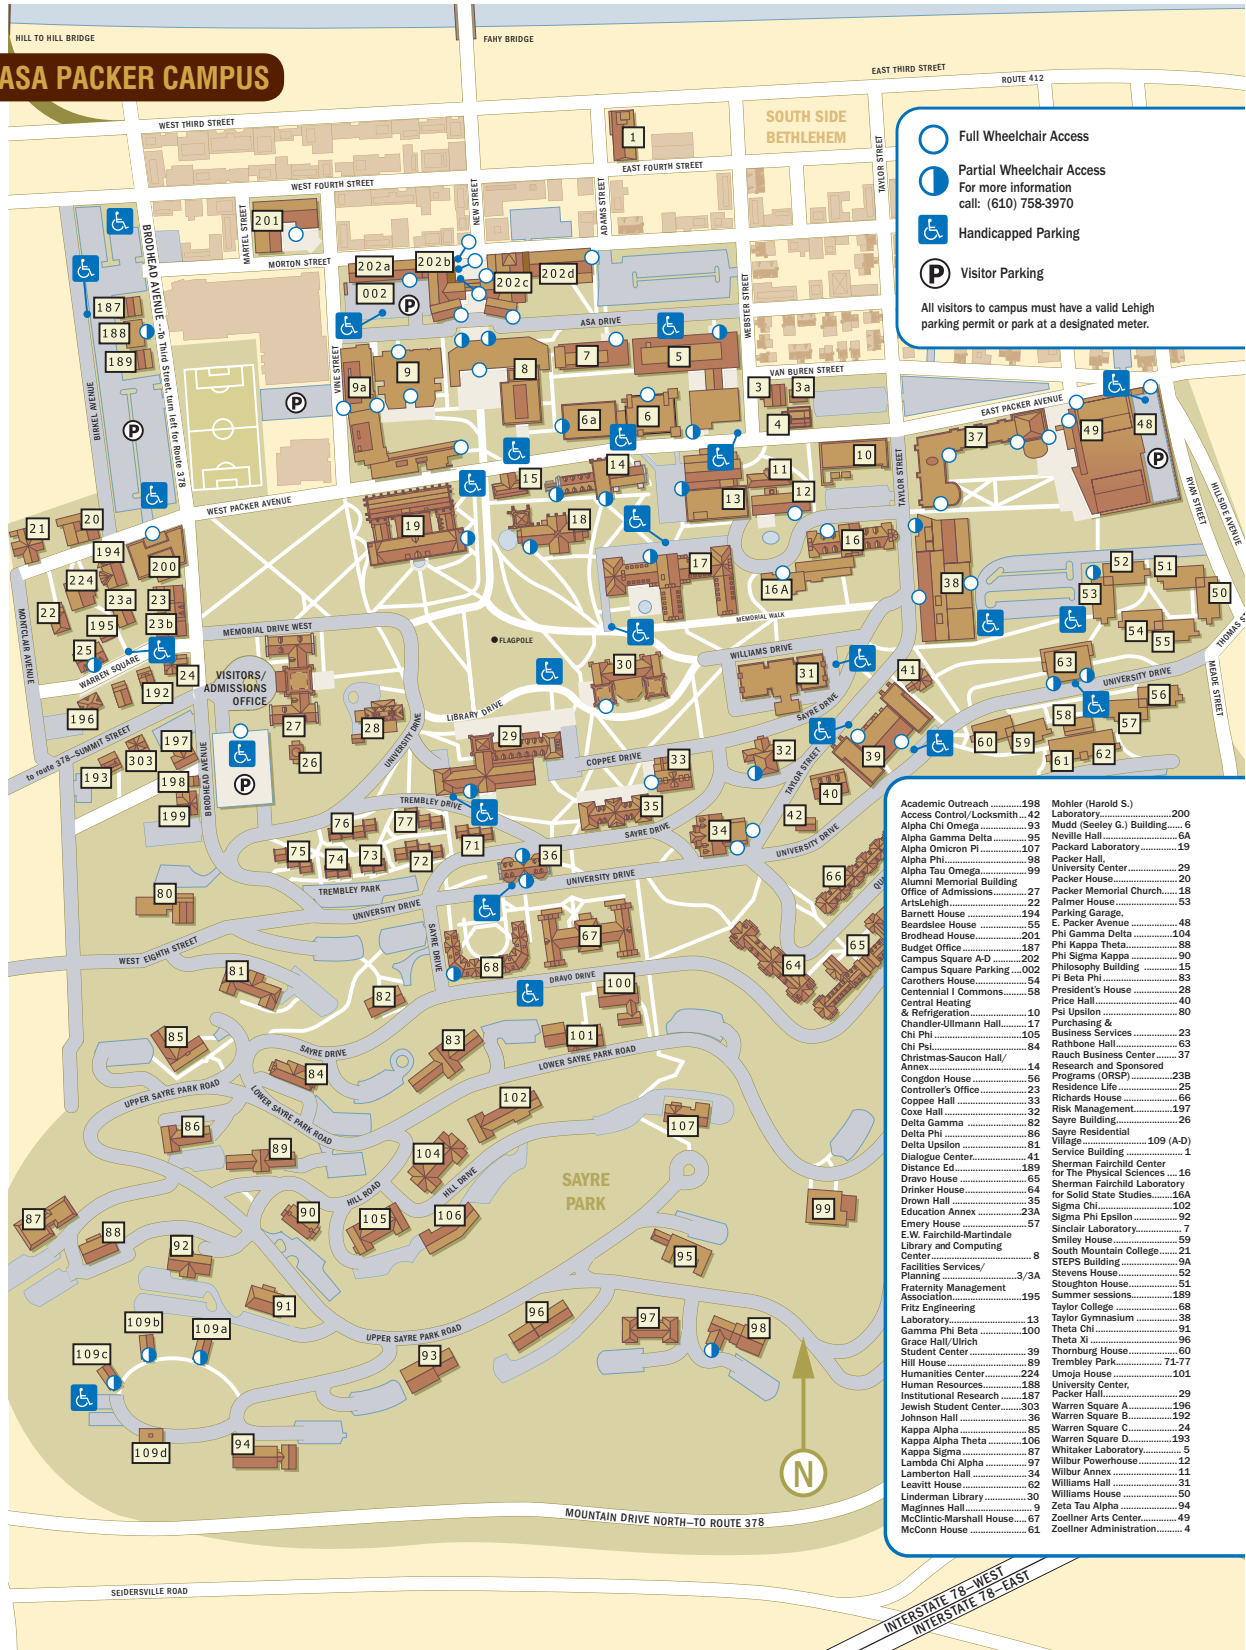

ASA PACKER CAMPUS